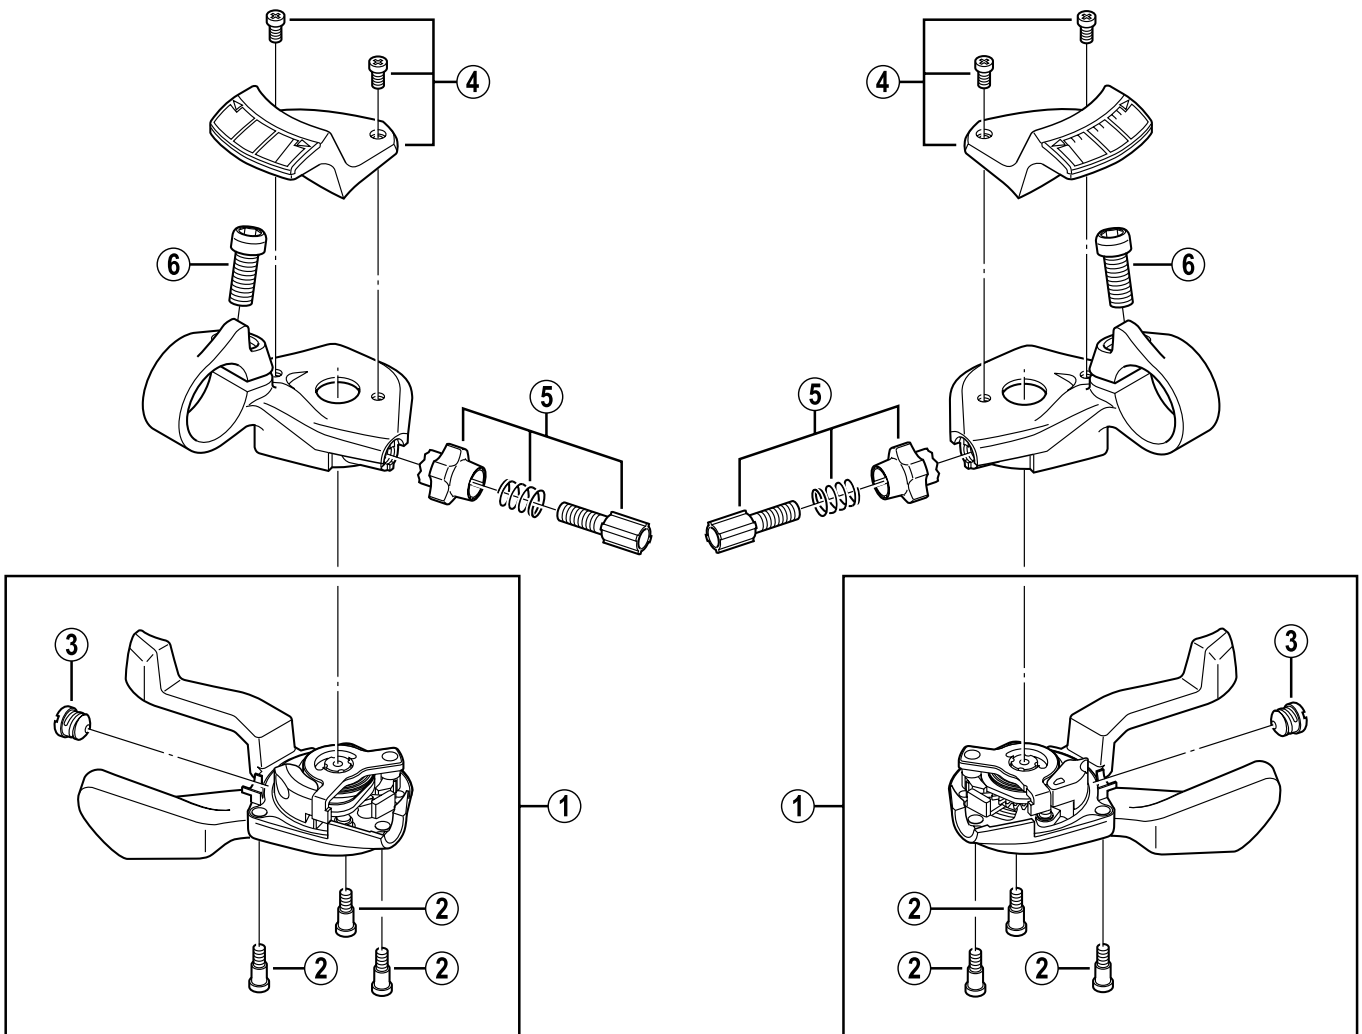

SHIMANO Rapidfire Plus Lever

SL-R440 For 9-Speed

SL-R440-8 For 8-Speed

For Left Hand

For Right Hand

Q'TY	ITEM NO.	SHIMANO CODE NO.	DESCRIPTION
	1	Y-6FH 98010	Shifting Lever Unit for 9-Speed
		Y-6FK 98010	Shifting Lever Unit for 8-Speed
		Y-6FH 98020	Shifting Lever Unit for Left Hand
	2	Y-6CD36000	Shifting Lever Unit Fixing Bolt
	3	Y-6CD33000	Inner Hole Cap
	*	Y-6FH 98030	Indicator Unit (Silver) for 9-Speed
		Y-6FH 98070	Indicator Unit (Black) for 9-Speed
		Y-6FK 98020	Indicator Unit (Silver) for 8-Speed
		Y-6FH 98090	Indicator Unit (Black) for 8-Speed
		Y-6FH 98040	Indicator Unit (Silver) for Left Hand
	*	Y-6FH 98110	Indicator Unit (Black) for Left Hand
	5	Y-6CE 98070	Cable Adjusting Bolt Unit
	* 6	Y-6AS 50010	Clamp Bolt (Silver/M6 x 15)
		Y-6AS 50110	Clamp Bolt (Black/M6 x 15)