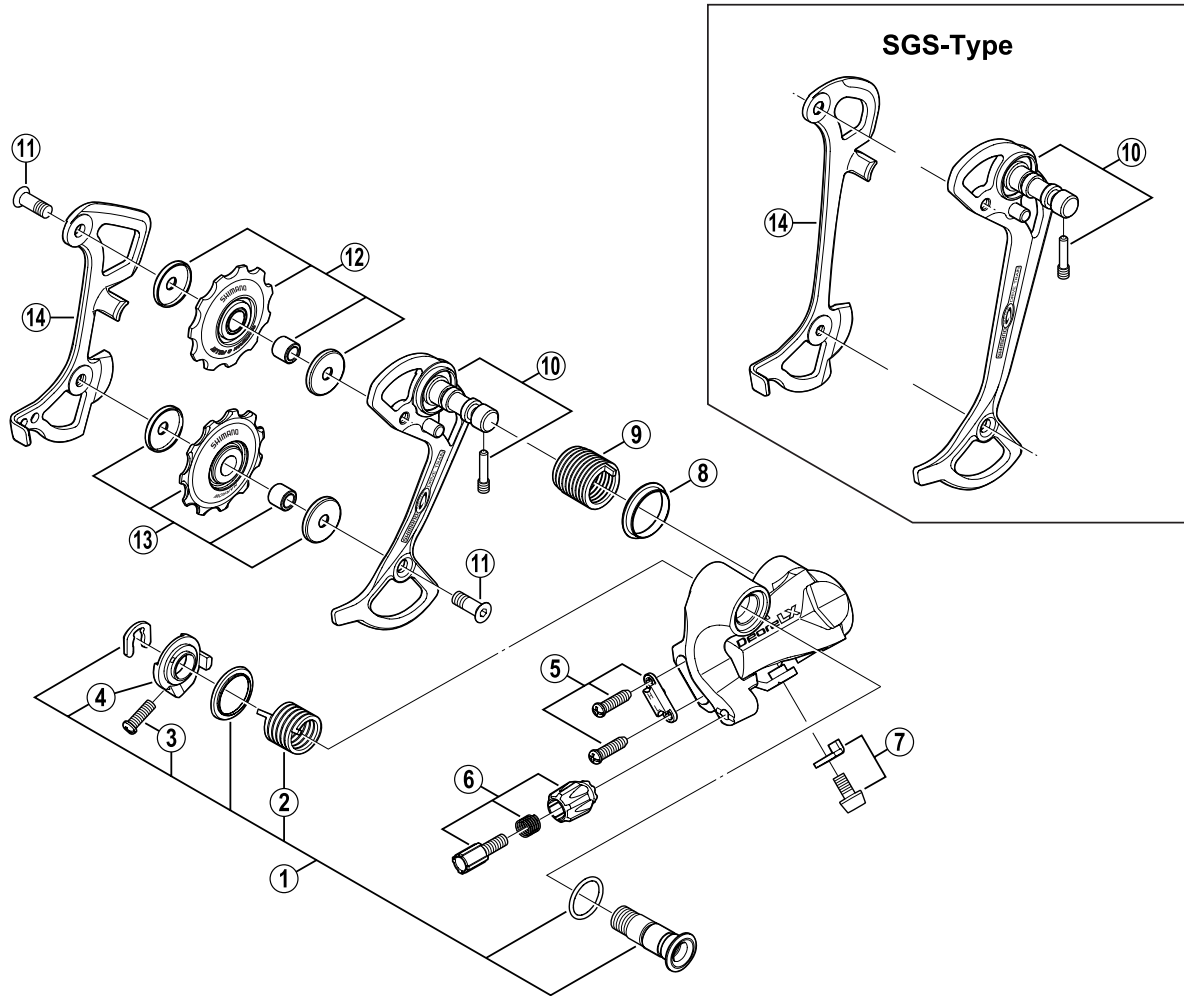

DEORE LX Rear Derailleur (9-Speed)

**RD-M580-GS** Long Cage

**RD-M580-SGS** Super Long Cage

ITEM NO.	SHIMANO CODE NO.	DESCRIPTION
1	Y-5VJ 98010	B-Axle Assembly
2	Y-5U5 14001	B-Tension Spring
3	Y-556 25020	B-Tension Adjusting Screw (M4 x 12)
4	Y-5TJ 25200	Stopper Plate
5	Y-5VA 98020	Stroke Adjusting Screws (M4 x 11.5) & Plate
6	Y-5VA 98030	Cable Adjusting Bolt Unit
7	Y-5UG98020	Cable Fixing Bolt (M5 x 8) & Plate
8	Y-5UC14000	P-Seal Ring
9	Y-5UF 14100	P-Tension Spring
10	Y-5VJ 98030	Outer Plate Assembly (GS-Type)
	Y-5VJ 98050	Outer Plate Assembly (SGS-Type)
11	Y-53M 24000	Pulley Bolt
12	Y-5VH98100	Guide Pulley Unit
13	Y-5VH98110	Tension Pulley Unit
14	Y-5VJ 09000	Inner Plate (GS-Type)
	Y-5VA 10000	Inner Plate (SGS-Type)